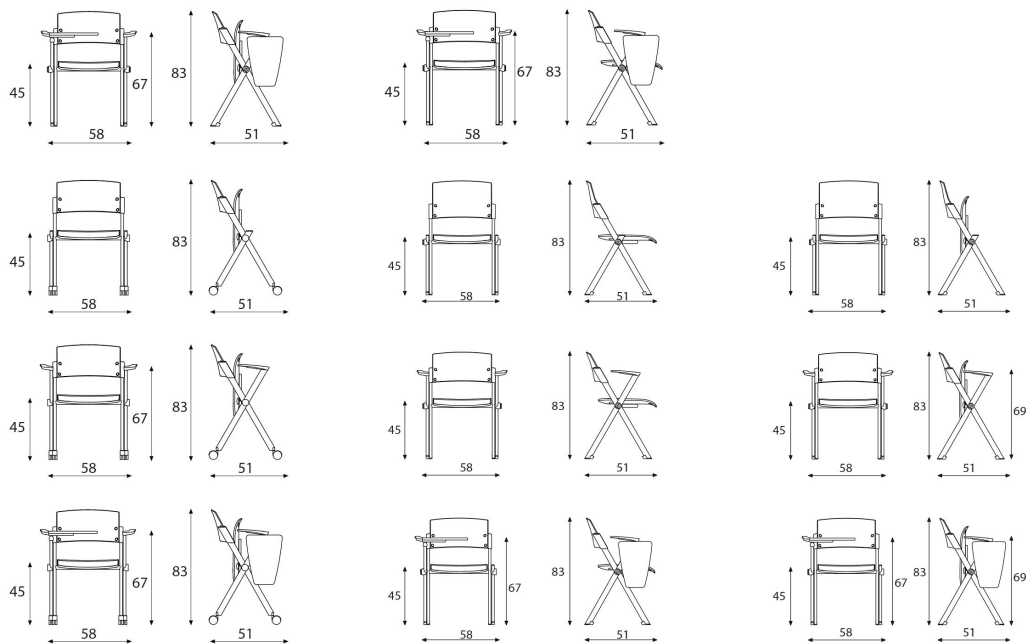

M 430

Rigorous and solid M430 is a product designer to apply to the higher standard of durability and quality. Its look is rigorous to suit any public or private space.

full range of versions, wide  
range of accessories.

## M 430

M430 can be stacked vertically and horizontally, thanks to the folding seat option. Xilla is designed to meet all the demands, thanks to its multiple product's variants: with arms, without arms, with fixed or reclining seat, with the writing tablet, with or without caster. Many accessories are also available: magazine rack, backrest upholstery panel, row and place coordinate display.

double  
stacking

Sedie senza braccioli  
Chairs without arms

Sedie con braccioli  
Chairs with arms

Sedie con braccioli e tavoletta  
Chairs with arms and writing tablet

Sedie con braccioli e portariviste  
Chairs with arms and magazine rack