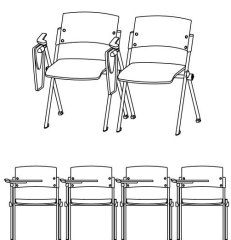

## M 430

M430 can be stacked vertically and horizontally, thanks to the folding seat option. Xilla is designed to meet all the demands, thanks to its multiple product's variants: with arms, without arms, with fixed or reclining seat, with the writing tablet, with or without caster. Many accessories are also available: magazine rack, backrest upholstery panel, row and place coordinate display.

double  
stacking

Sedie senza braccioli  
Chairs without arms

Sedie con braccioli  
Chairs with arms

Sedie con braccioli e tavoletta  
Chairs with arms and writing tablet

Sedie con braccioli e portariviste  
Chairs with arms and magazine rack

Agganci / Linking devices

TESTED  
EN 13761:2002  
ANSI BIFMA  
X5.1 2011/11-18

Conference, multi-purpose chair

- Seat** Inner panel in beech plywood.  
Outer cover in plastic material (PP).  
Padding in cellular flexible material.  
Available options:  
seat in lacquered beech plywood.
- Back** Backrest and backrest support in plastic material (PP+15% FV).  
Available options:  
panel in plastic material (PP) for upholstery with cellular flexible material padding;  
back panel in lacquered beech plywood.
- Armrests** Pad in plastic material (PP + 15% FV)
- Frame** Structure in high resistance steel.  
Available finishings:  
aluminium epoxy painting,  
black epoxy painting,  
chromium-plating.
- Accessories** Plastic or wooden writing tablet.  
Linking devices.  
Folding seat.  
Seat and row number.  
Castors in plastic material.  
Magazine holder in steel wire.