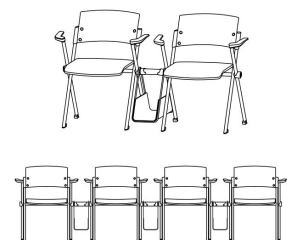

## M 430

M430 can be stacked vertically and horizontally, thanks to the folding seat option. Xilla is designed to meet all the demands, thanks to its multiple product's variants: with arms, without arms, with fixed or reclining seat, with the writing tablet, with or without caster. Many accessories are also available: magazine rack, backrest upholstery panel, row and place coordinate display.

double  
stacking

Sedie senza braccioli  
Chairs without arms

Sedie con braccioli  
Chairs with arms

Sedie con braccioli e tavoletta  
Chairs with arms and writing tablet

Sedie con braccioli e portariviste  
Chairs with arms and magazine rack

Agganci / Linking devices

TESTED  
EN 13761:2002  
ANSI BIFMA  
X5.1 2011/11-18

Conference, multi-purpose chair

- Seat** Inner panel in beech plywood.  
Outer cover in plastic material (PP).  
Padding in cellular flexible material.  
Available options:  
seat in lacquered beech plywood.
- Back** Backrest and backrest support in plastic material (PP+15% FV).  
Available options:  
panel in plastic material (PP) for upholstery with cellular flexible material padding;  
back panel in lacquered beech plywood.
- Armrests** Pad in plastic material (PP + 15% FV)
- Frame** Structure in high resistance steel.  
Available finishings:  
aluminium epoxy painting,  
black epoxy painting,  
chromium-plating.
- Accessories** Plastic or wooden writing tablet.  
Linking devices.  
Folding seat.  
Seat and row number.  
Castors in plastic material.  
Magazine holder in steel wire.