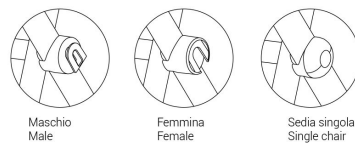

## M 430

M430 can be stacked vertically and horizontally, thanks to the folding seat option. Xilla is designed to meet all the demands, thanks to its multiple product's variants: with arms, without arms, with fixed or reclining seat, with the writing tablet, with or without caster. Many accessories are also available: magazine rack, backrest upholstery panel, row and place coordinate display.

double  
stacking

Sedie senza braccioli  
Chairs without arms

Sedie con braccioli  
Chairs with arms

Sedie con braccioli e tavoletta  
Chairs with arms and writing tablet

Sedie con braccioli e portariviste  
Chairs with arms and magazine rack

Agganci / Linking devices

TESTED  
EN 13761:2002  
ANSI BIFMA  
X5.1 2011/11-18

Conference, multi-purpose chair

- Seat** Inner panel in beech plywood.  
Outer cover in plastic material (PP).  
Padding in cellular flexible material.  
Available options:  
seat in lacquered beech plywood.
- Back** Backrest and backrest support in plastic material (PP+15% FV).  
Available options:  
panel in plastic material (PP) for upholstery with cellular flexible material padding;  
back panel in lacquered beech plywood.
- Armrests** Pad in plastic material (PP + 15% FV)
- Frame** Structure in high resistance steel.  
Available finishings:  
aluminium epoxy painting,  
black epoxy painting,  
chromium-plating.
- Accessories** Plastic or wooden writing tablet.  
Linking devices.  
Folding seat.  
Seat and row number.  
Castors in plastic material.  
Magazine holder in steel wire.