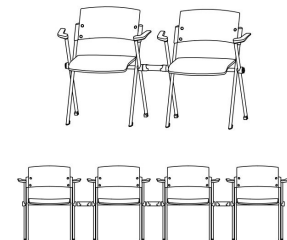

## M 430

M430 can be stacked vertically and horizontally, thanks to the folding seat option. Xilla is designed to meet all the demands, thanks to its multiple product's variants: with arms, without arms, with fixed or reclining seat, with the writing tablet, with or without caster. Many accessories are also available: magazine rack, backrest upholstery panel, row and place coordinate display.

double  
stacking

Sedie senza braccioli  
Chairs without arms

Sedie con braccioli  
Chairs with arms

Sedie con braccioli e tavoletta  
Chairs with arms and writing tablet

Sedie con braccioli e portariviste  
Chairs with arms and magazine rack

Agganci / Linking devices

TESTED  
EN 13761:2002  
ANSI BIFMA  
X5.1 2011/11-18

Conference, multi-purpose chair

- Seat** Inner panel in beech plywood.  
Outer cover in plastic material (PP).  
Padding in cellular flexible material.  
Available options:  
seat in lacquered beech plywood.
- Back** Backrest and backrest support in plastic material (PP+15% FV).  
Available options:  
panel in plastic material (PP) for upholstery with cellular flexible material padding;  
back panel in lacquered beech plywood.
- Armrests** Pad in plastic material (PP + 15% FV)
- Frame** Structure in high resistance steel.  
Available finishings:  
aluminium epoxy painting,  
black epoxy painting,  
chromium-plating.
- Accessories** Plastic or wooden writing tablet.  
Linking devices.  
Folding seat.  
Seat and row number.  
Castors in plastic material.  
Magazine holder in steel wire.