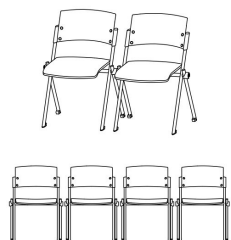

## M 430

M430 can be stacked vertically and horizontally, thanks to the folding seat option. Xilla is designed to meet all the demands, thanks to its multiple product's variants: with arms, without arms, with fixed or reclining seat, with the writing tablet, with or without caster. Many accessories are also available: magazine rack, backrest upholstery panel, row and place coordinate display.

double  
stacking

Sedie senza braccioli  
Chairs without arms

Sedie con braccioli  
Chairs with arms

Sedie con braccioli e tavoletta  
Chairs with arms and writing tablet

Sedie con braccioli e portariviste  
Chairs with arms and magazine rack

Agganci / Linking devices

TESTED  
EN 13761:2002  
ANSI BIFMA  
X5.1 2011/11-18

Conference, multi-purpose chair

- Seat** Inner panel in beech plywood.  
Outer cover in plastic material (PP).  
Padding in cellular flexible material.  
Available options:  
seat in lacquered beech plywood.
- Back** Backrest and backrest support in plastic material (PP+15% FV).  
Available options:  
panel in plastic material (PP) for upholstery with cellular flexible material padding;  
back panel in lacquered beech plywood.
- Armrests** Pad in plastic material (PP + 15% FV)
- Frame** Structure in high resistance steel.  
Available finishings:  
aluminium epoxy painting,  
black epoxy painting,  
chromium-plating.
- Accessories** Plastic or wooden writing tablet.  
Linking devices.  
Folding seat.  
Seat and row number.  
Castors in plastic material.  
Magazine holder in steel wire.